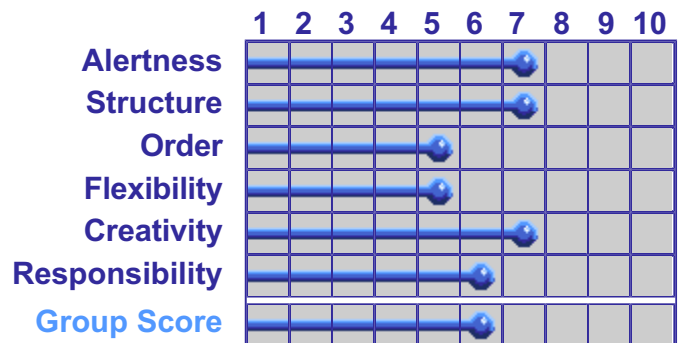

Winslow Dynamics Profile

Personality Trait Groups

PCS Position:

Interpersonal Traits

Organizational Traits

Dedication Traits

Self-control Traits

Scoring Range Codes

Desirable: ■

Favorable: ■

Neutral: ■

Caution: ■

Concern: ■