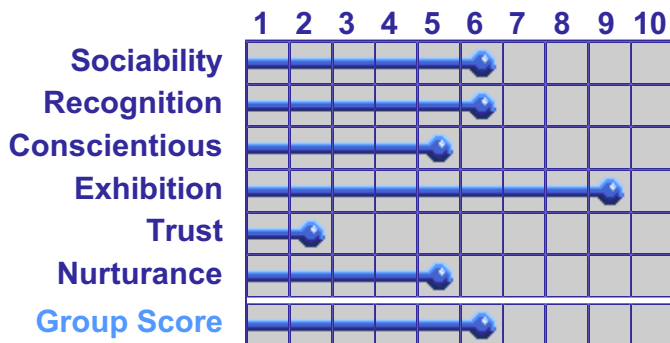

Winslow Dynamics Profile

Personality Trait Groups

PCS Position:

Interpersonal Traits

Organizational Traits

Dedication Traits

Self-control Traits

Scoring Range Codes

Desirable: ■

Favorable: ■

Neutral: ■

Caution: ■

Concern: ■