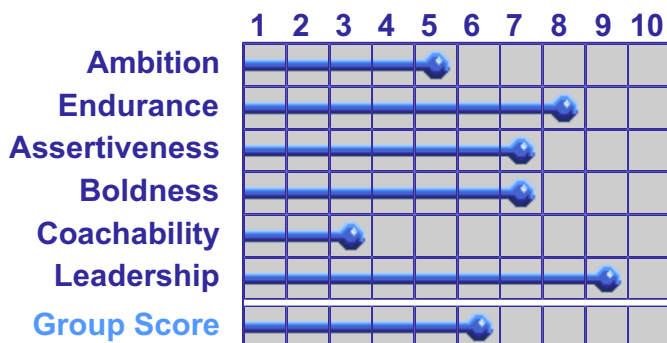

Winslow Dynamics Profile

Personality Trait Groups

PCS Position:

Interpersonal Traits

Organizational Traits

Dedication Traits

Self-control Traits

Scoring Range Codes