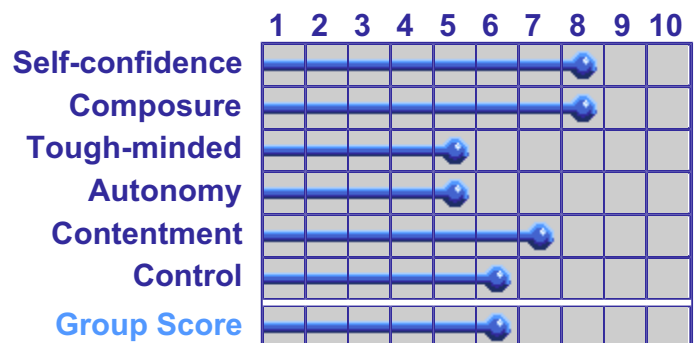

Winslow Dynamics Profile

Personality Trait Groups

PCS Position:

Interpersonal Traits

Organizational Traits

Dedication Traits

Self-control Traits

Scoring Range Codes

Desirable: ■

Favorable: ■

Neutral: ■

Caution: ■

Concern: ■